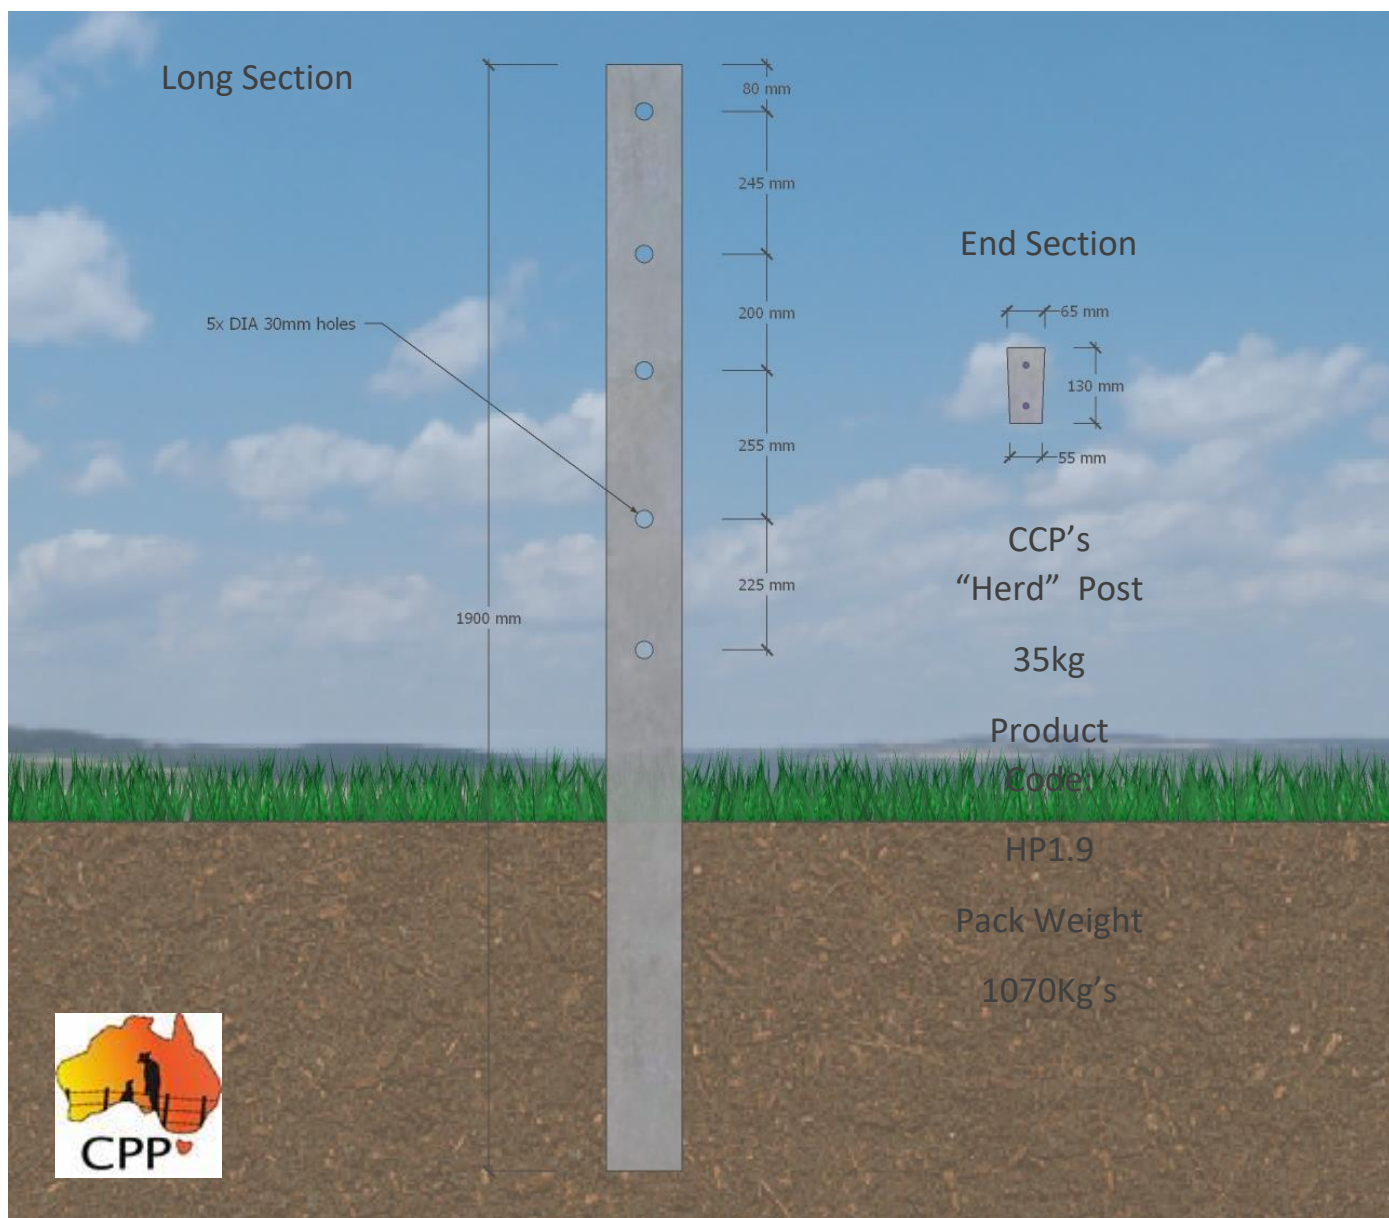

1900 x 130 POST

Long Section

5x DIA 30mm holes

1900 mm

80 mm
245 mm
200 mm
255 mm
225 mm

End Section

65 mm
130 mm
55 mm

CCP's
"Herd" Post

35kg

Product
Code:

HP1.9

Pack Weight

1070Kg's