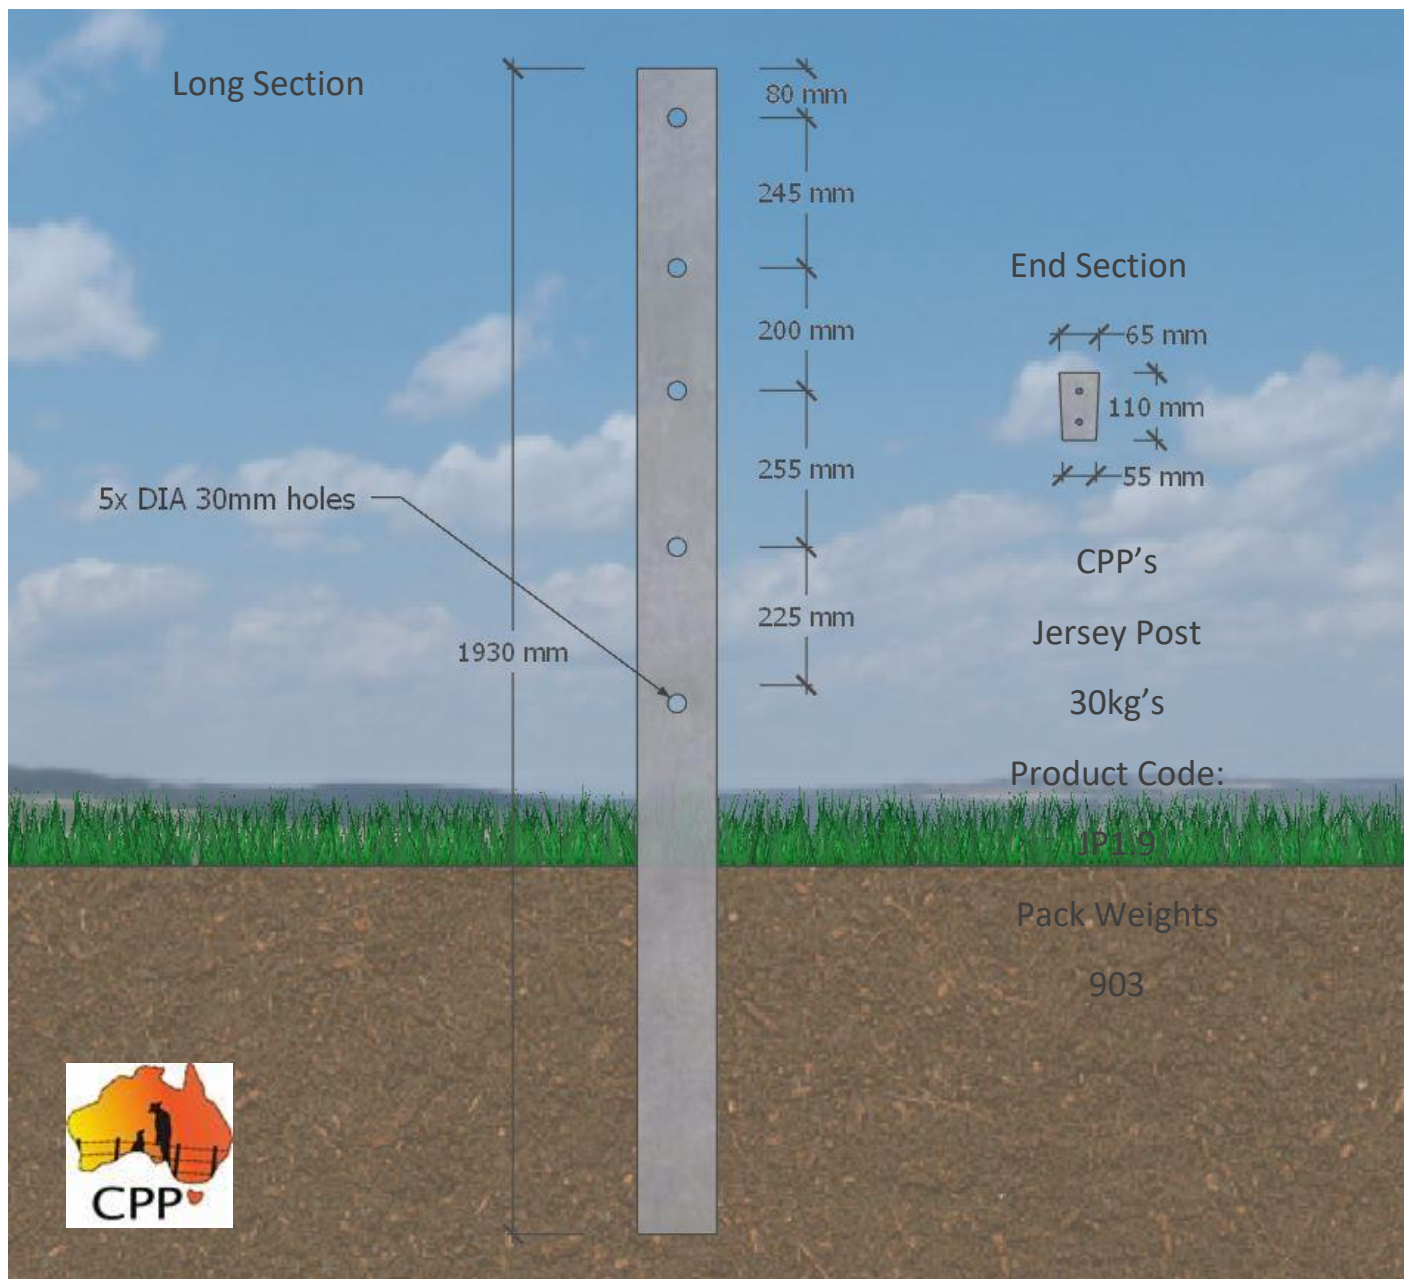

1930 x 110 (5 hole post)

2130 Strainer Post (Preliminary)